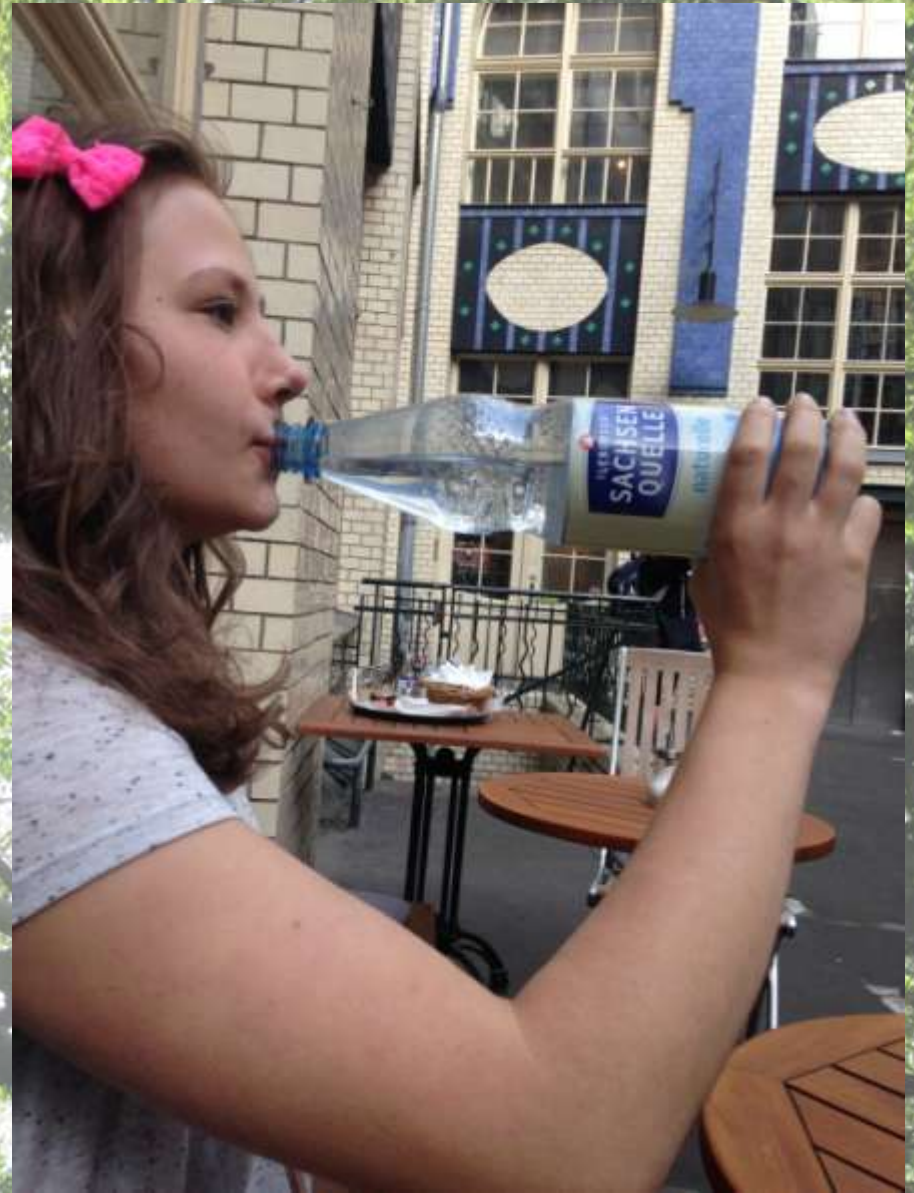

DEUT
LIE
W.

GEMEINGU
F BAUW

Hackesche Höfe

A low-angle photograph looking up into a dense forest canopy. Sunlight filters through the thick layer of green leaves, creating a dappled light effect. The branches of the trees are visible, crisscrossing against the bright sky. The overall atmosphere is serene and natural.